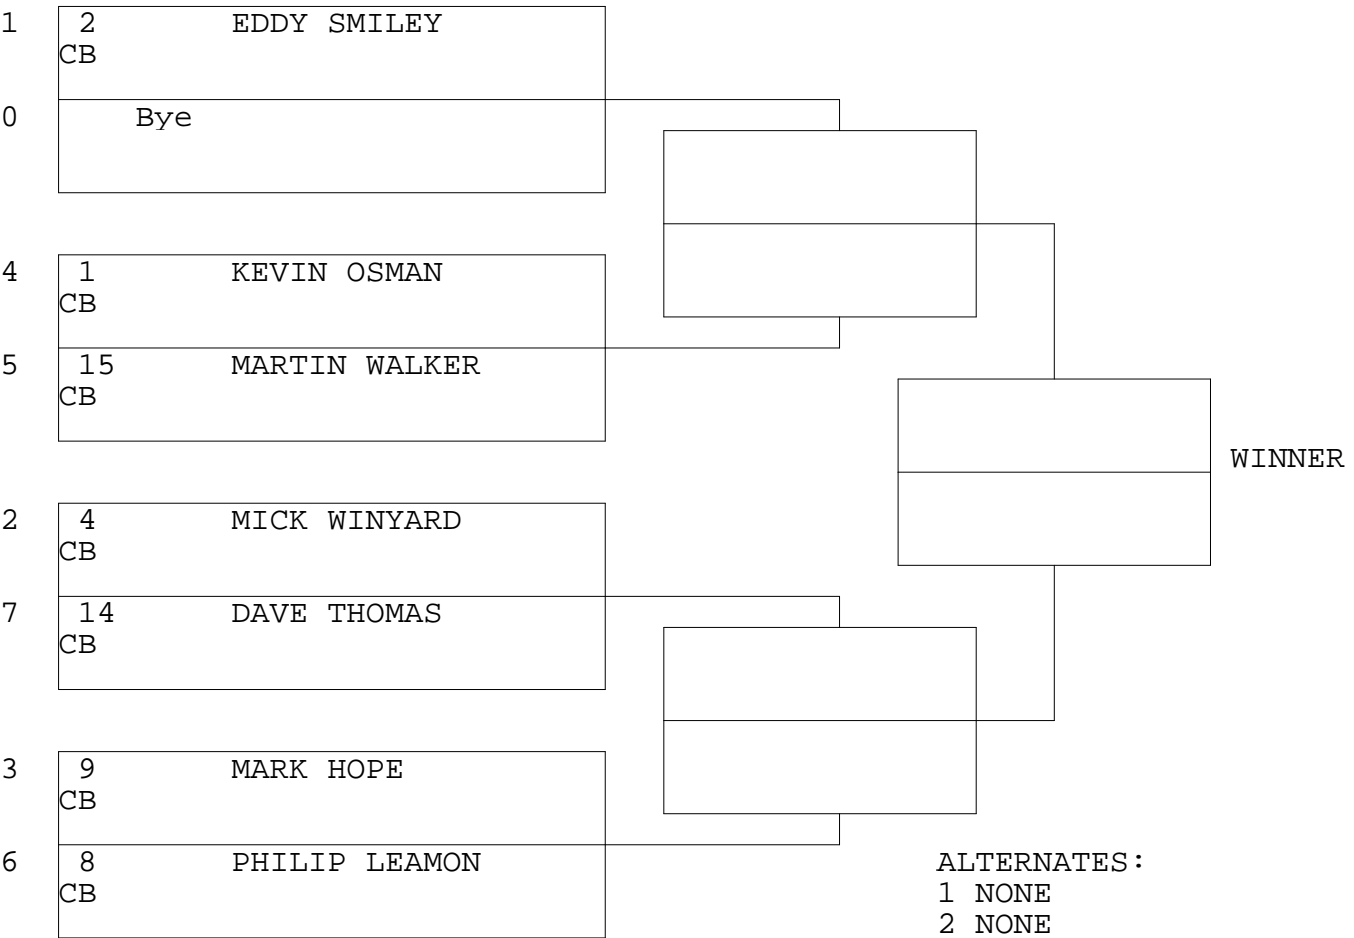

COMP BIKE

TSI RACENET SYSTEM  
PROGRESSIVE LADDER FOR 7 CARS

26-Mar-16  
1:25:01 PM

OFFICIAL