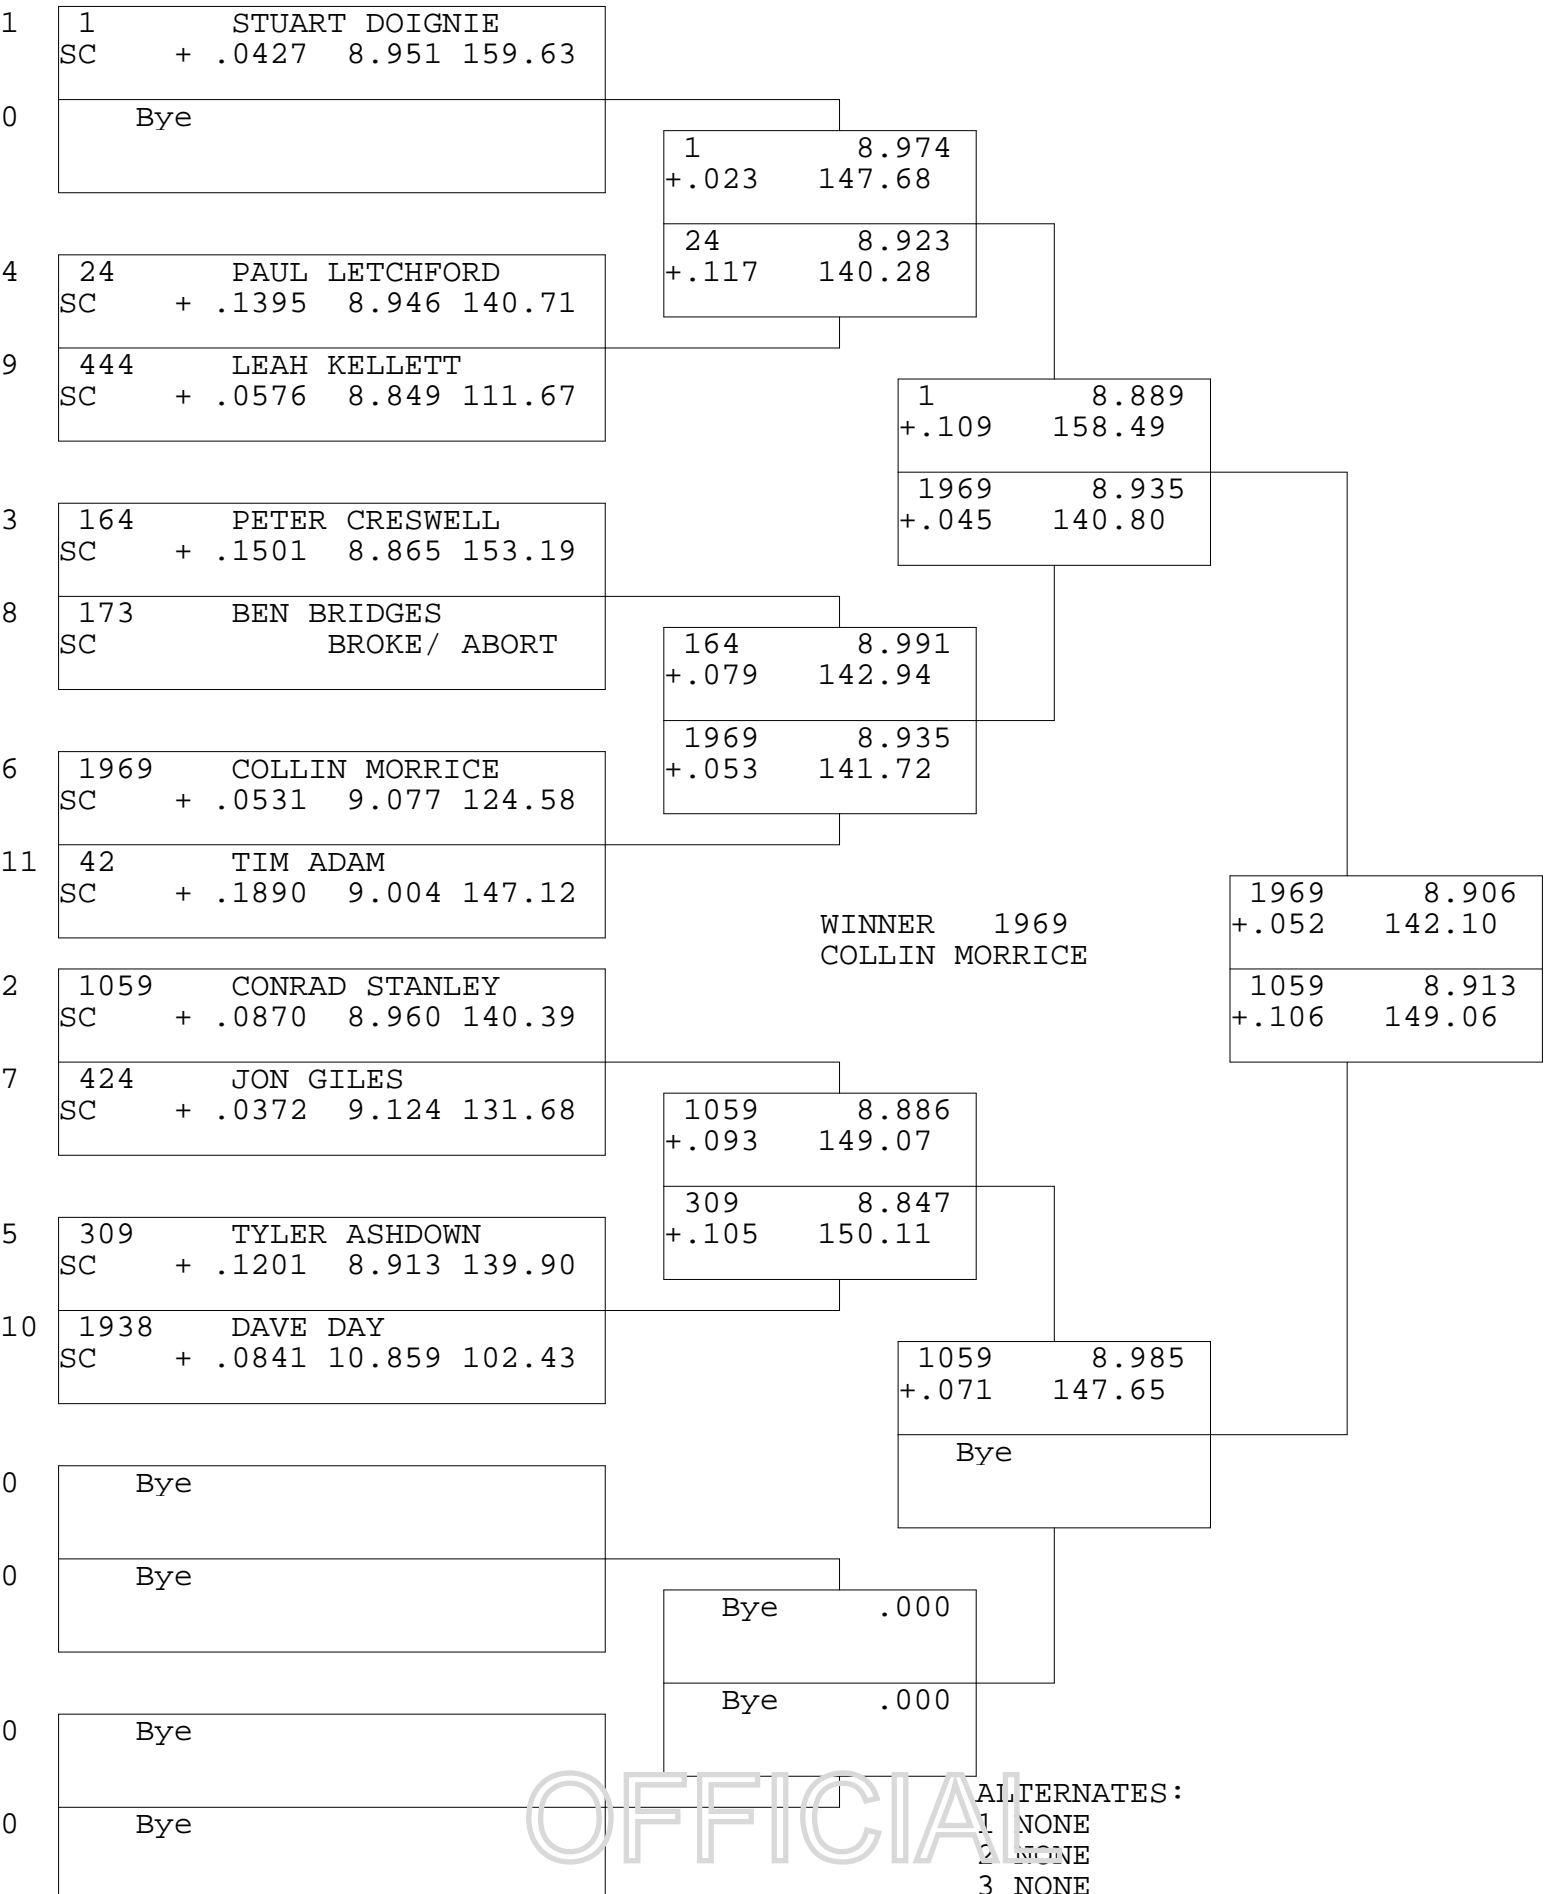

SUPER COMP

TSI RACENET SYSTEM
PROGRESSIVE LADDER FOR 11 CARS

2017-04-16
5:33:44 PM

OFFICIAL