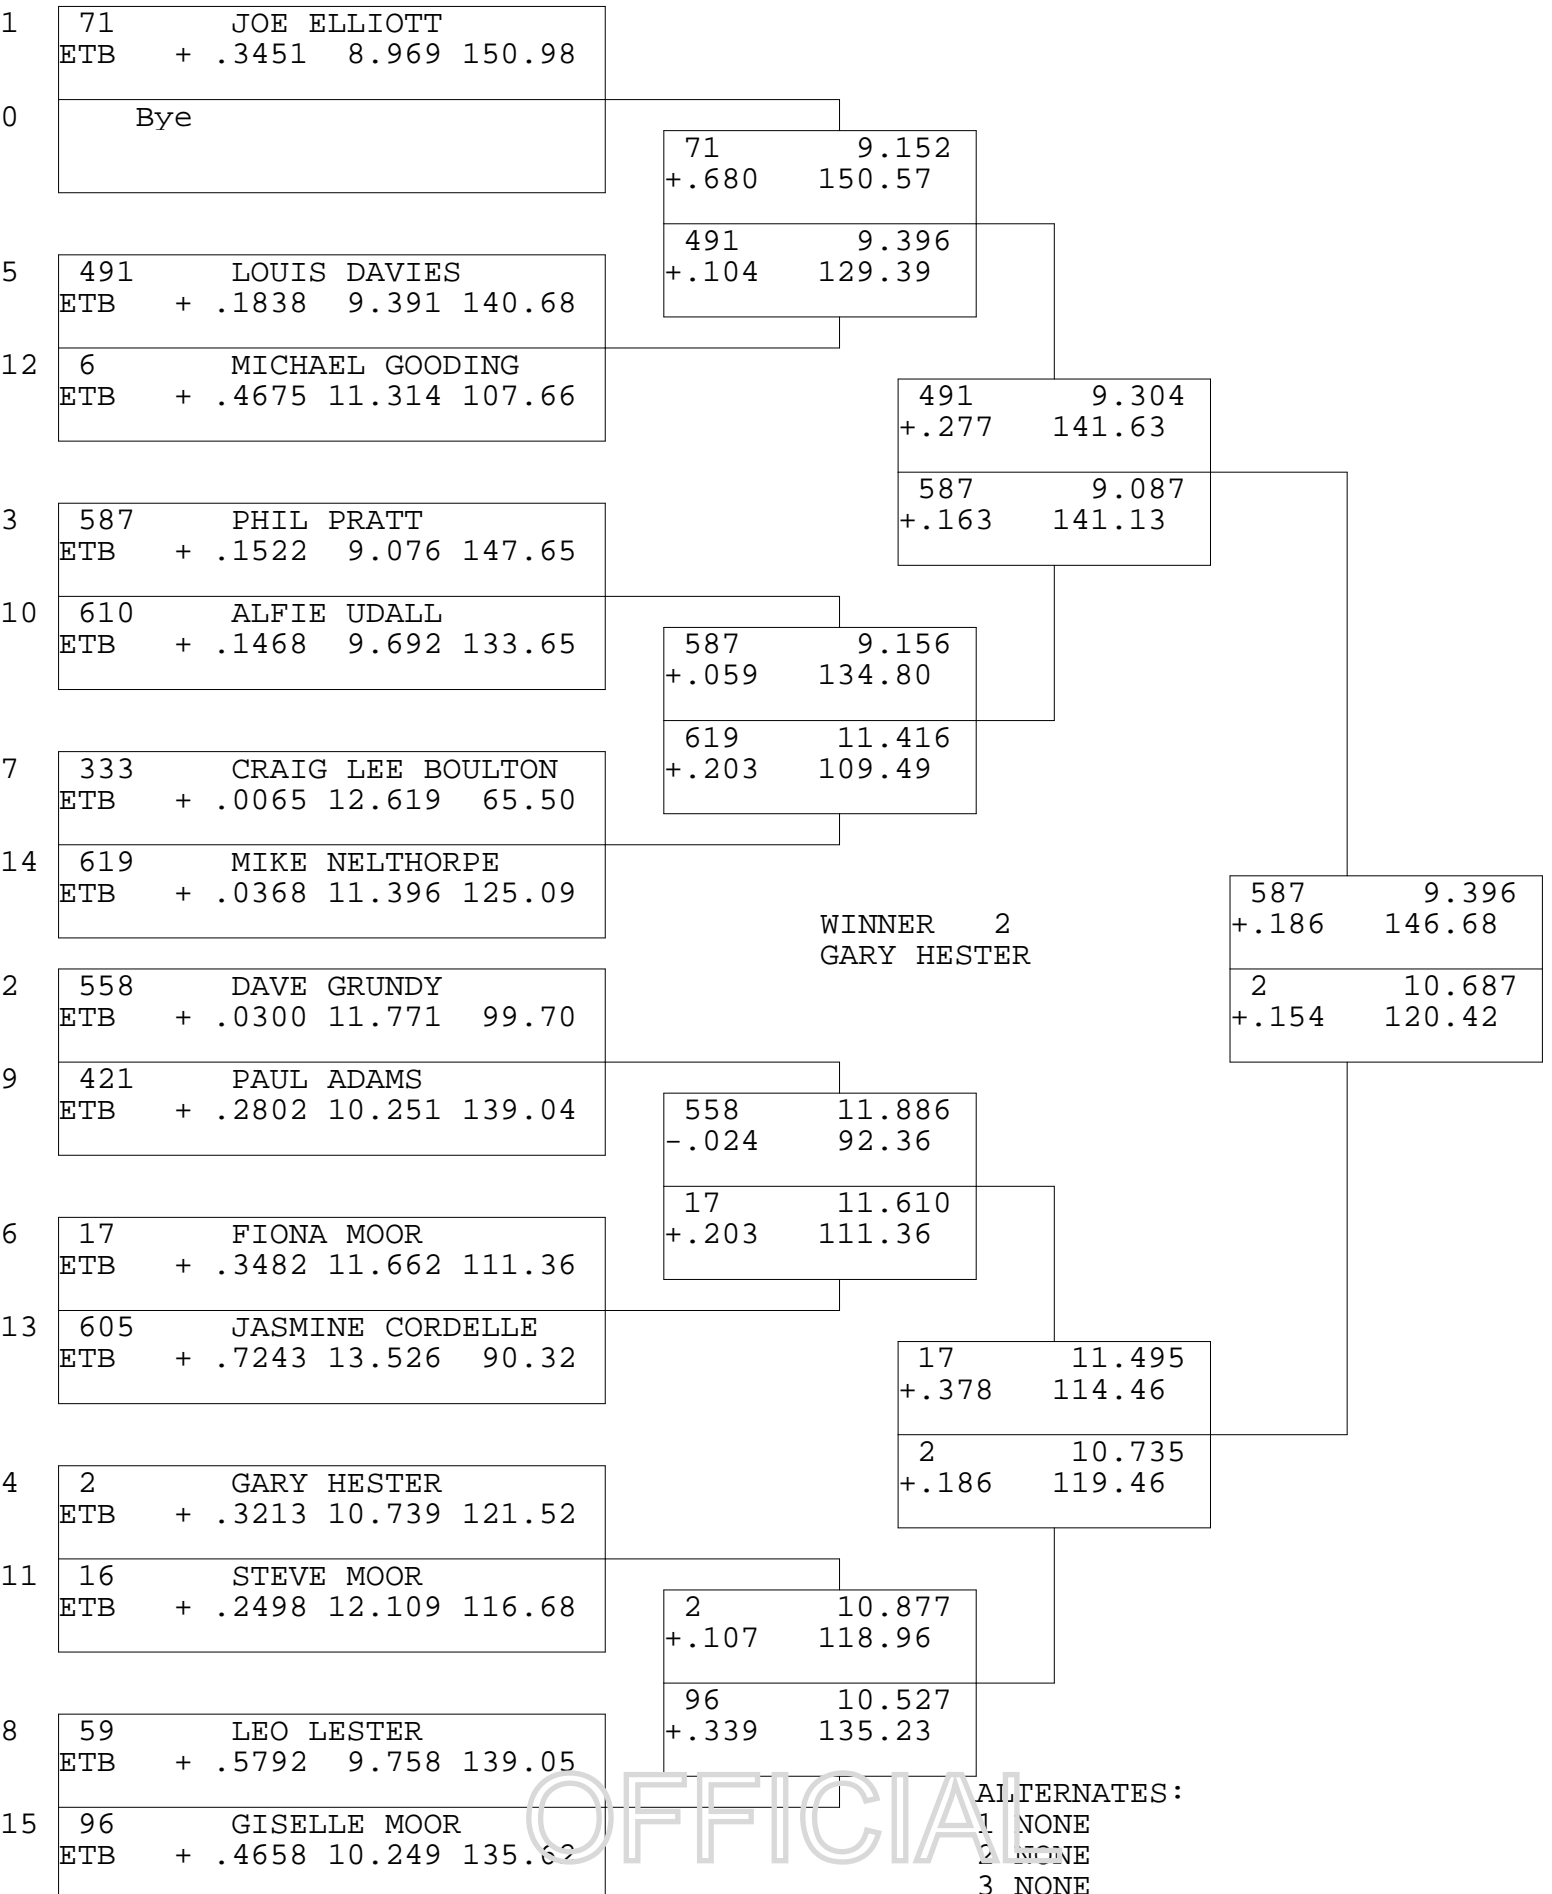

ET BIKE/NAST

TSI RACENET SYSTEM  
PROGRESSIVE LADDER FOR 15 CARS

2017-05-21  
5:26:32 PM

OFFICIAL ALTERNATES:  
1 NONE  
2 NONE  
3 NONE  
4 NONE