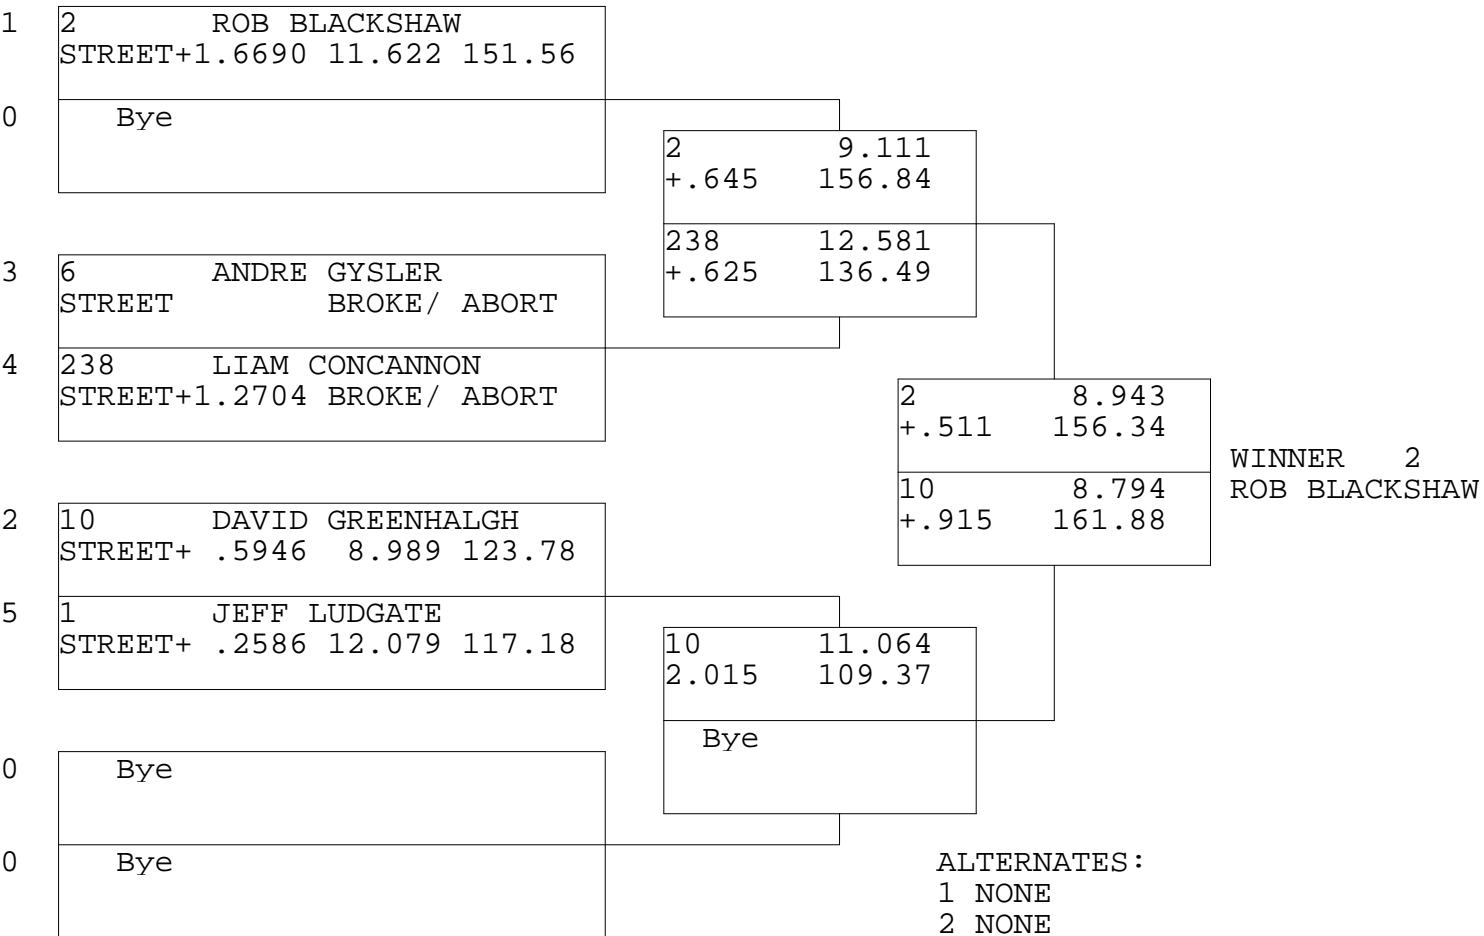

JDS STREET

TSI RACENET SYSTEM
 PROGRESSIVE LADDER FOR 5 CARS

29/09/2013
 16:22:07

OFFICIAL